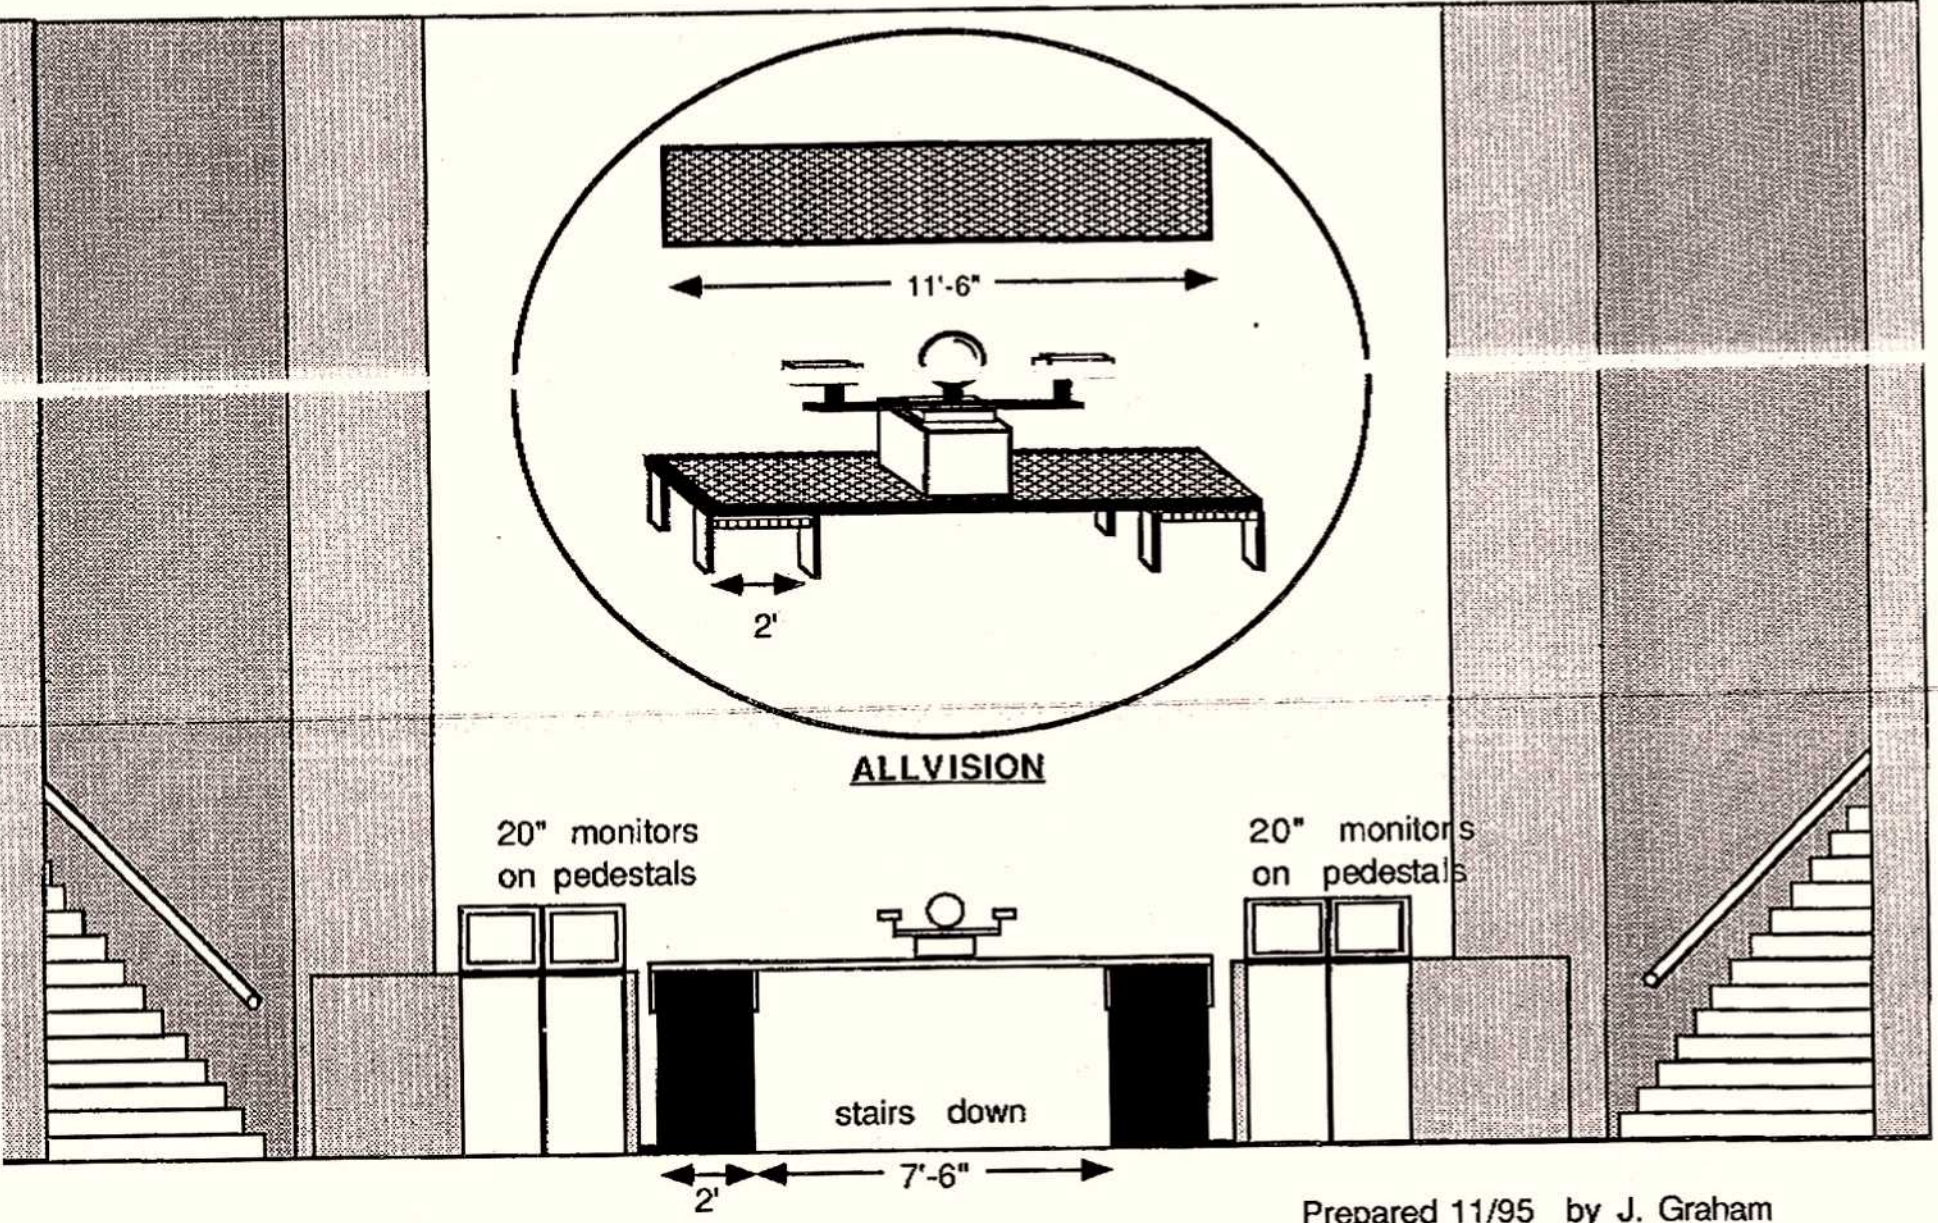

Prepared 11/95 by J. Graham