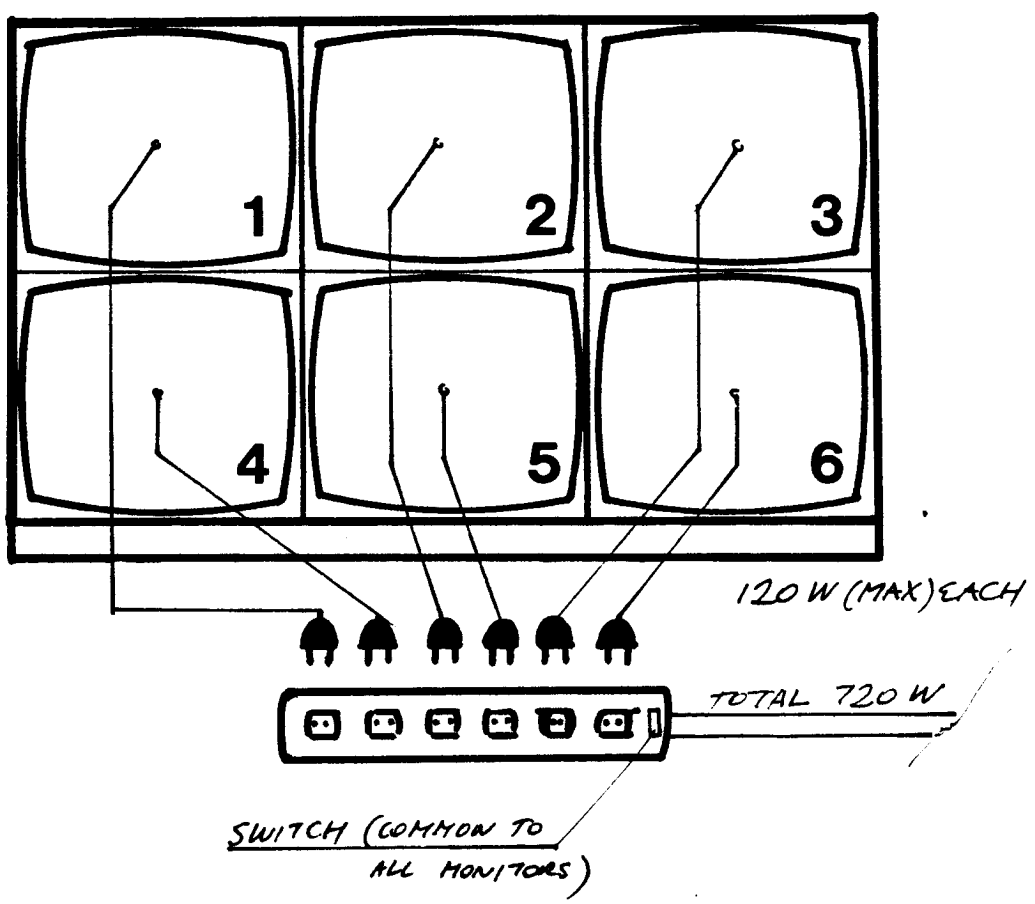

actor=ALL OBJ pos=0.0, 0.0, 0.0

Command?

GEOMANIA BY STEINA (PRELIMINARY)

Basic
Version

Good
MAXIMUM

AC POWER

(GRAND TOTAL: 882W)

AUDIO: GEOMANIA

SYNCHRONIZATION

VIDEO

~~VIDEO~~ ~~VIDEO~~

* FOR DETAILED MONITOR HOOK-UP SEE: MULTIPLE MONITOR CONNECTION

NEXT PG.