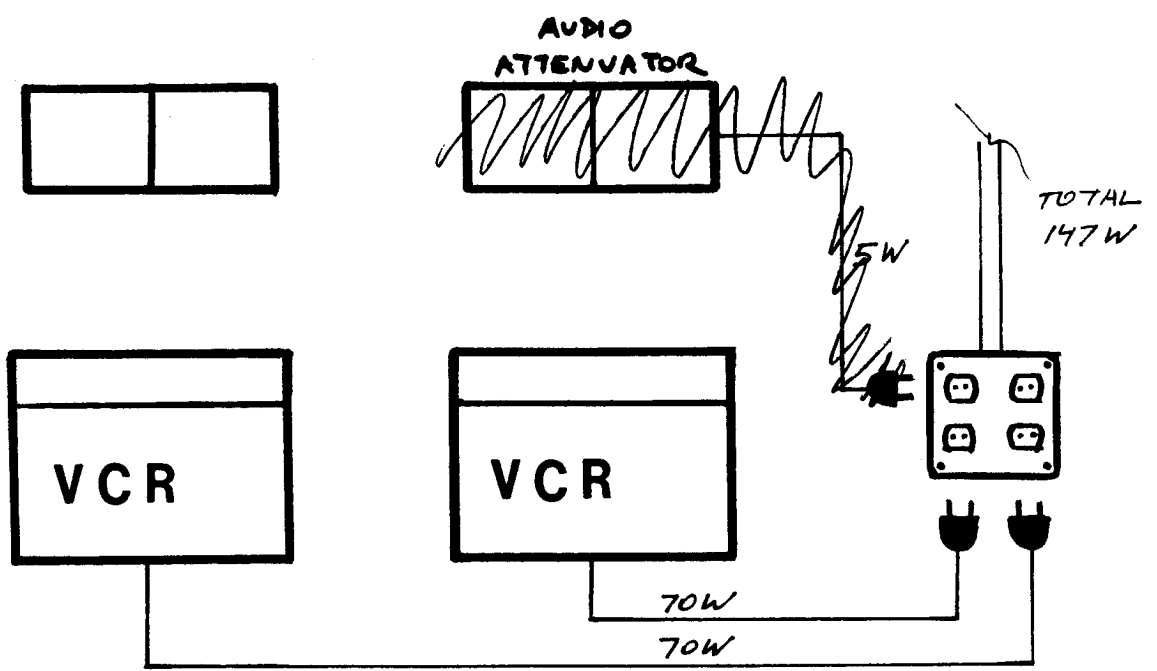

actor=ALL OBJ pos=0.0, 0.0, 0.0

Command?

GEOMANIA BY STEINA (PRELIMINARY)

Basic
Version

Good
MAXIMUM

AC POWER

(GRAND TOTAL: 882W)

AUDIO: GEOMANIA

SYNCHRONIZATION

VIDEO

~~VIDEO~~ ~~VIDEO~~

* FOR DETAILED MONITOR HOOK-UP SEE: MULTIPLE MONITOR CONNECTION

NEXT PG.