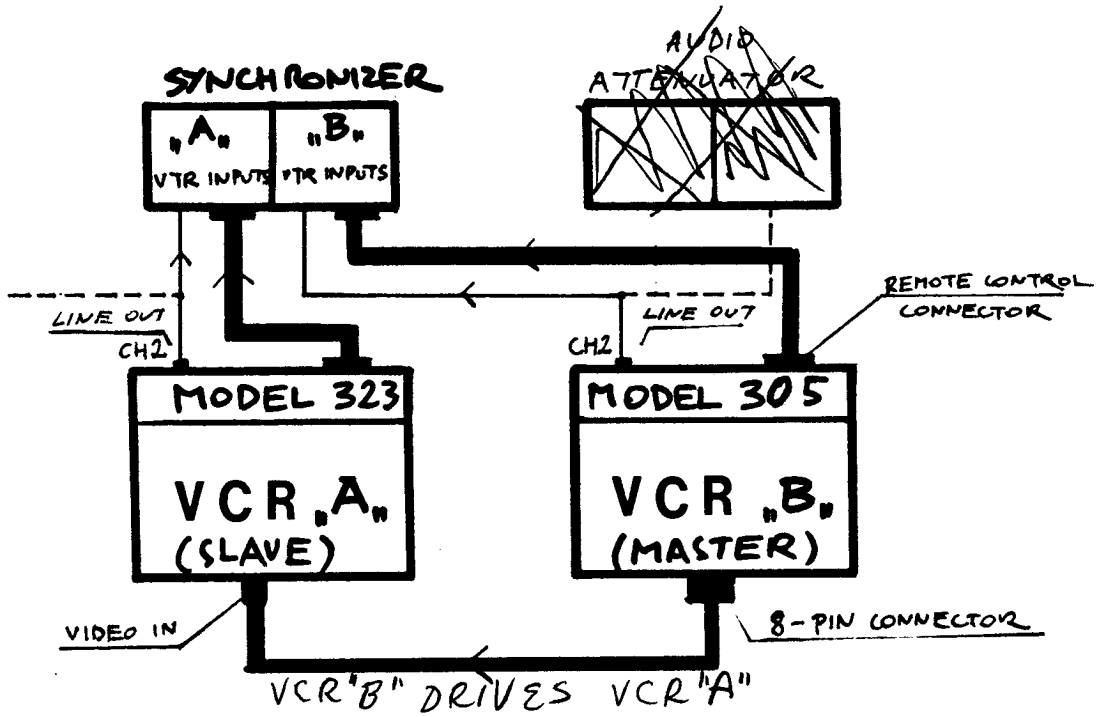

actor=ALL OBJ pos=0.0, 0.0, 0.0

Command?

GEOMANIA BY STEINA (PRELIMINARY)

Basic
Version

Good
MAXIMUM

AC POWER

(GRAND TOTAL: 882W)

AUDIO: GEOMANIA

SYNCHRONIZATION

VIDEO

~~VIDEO~~ ~~VIDEO~~

* FOR DETAILED MONITOR HOOK-UP SEE: MULTIPLE MONITOR CONNECTION

NEXT PG.