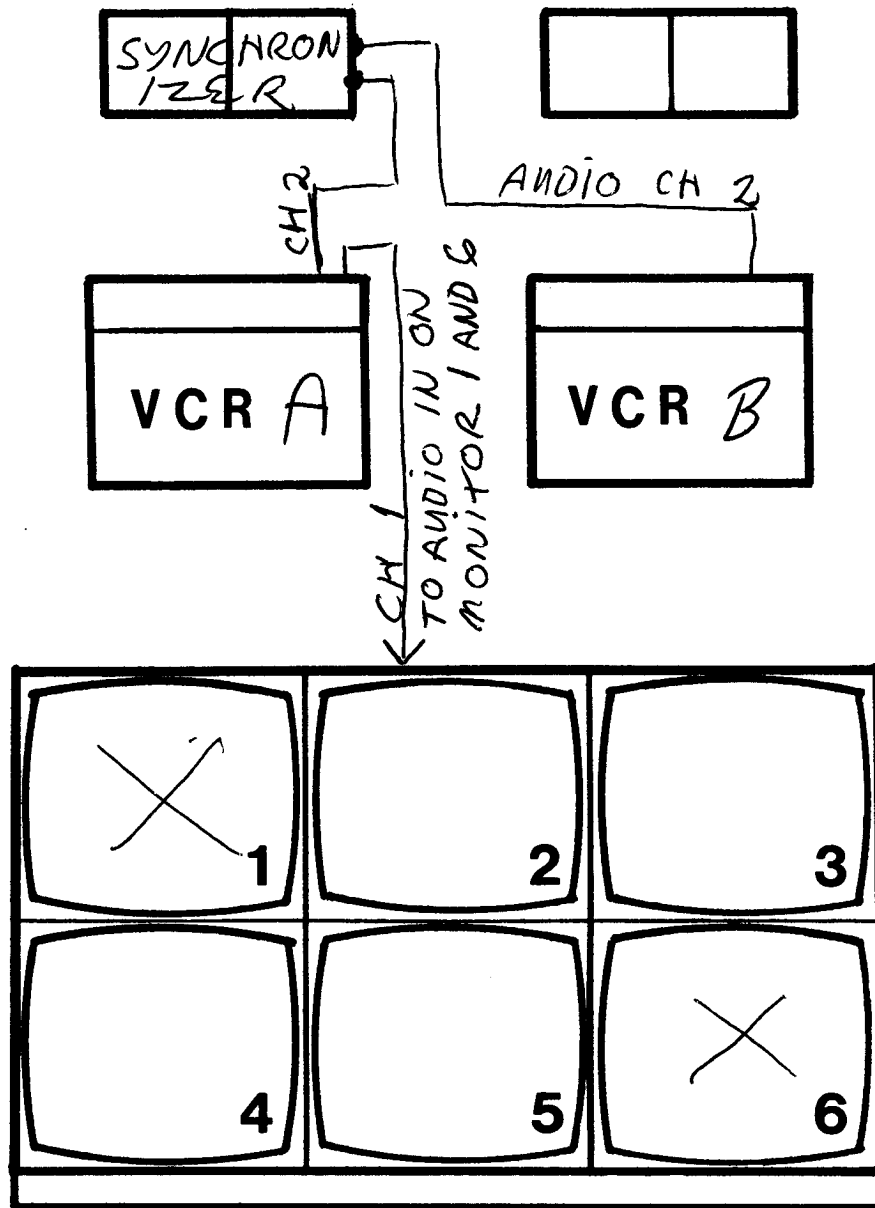

System

Deform

Actors

Action

Channels

Utility

DIGITAL ARTS

SYNOPSIS safe title OFF BOUND grid OFF pad OFF

actor=ALL OBJ pos=0.0, 0.0, 0.0

Command?

GEOMANIA BY STEINA (PRELIMINARY)

Basic
Version

Good
MAXIMUM

AC POWER

(GRAND TOTAL: 882W)

AUDIO: GEOMANIA

SYNCHRONIZATION

VIDEO

~~VIDEO~~ ~~VIDEO~~

* FOR DETAILED MONITOR HOOK-UP SEE: MULTIPLE MONITOR CONNECTION

NEXT PG.