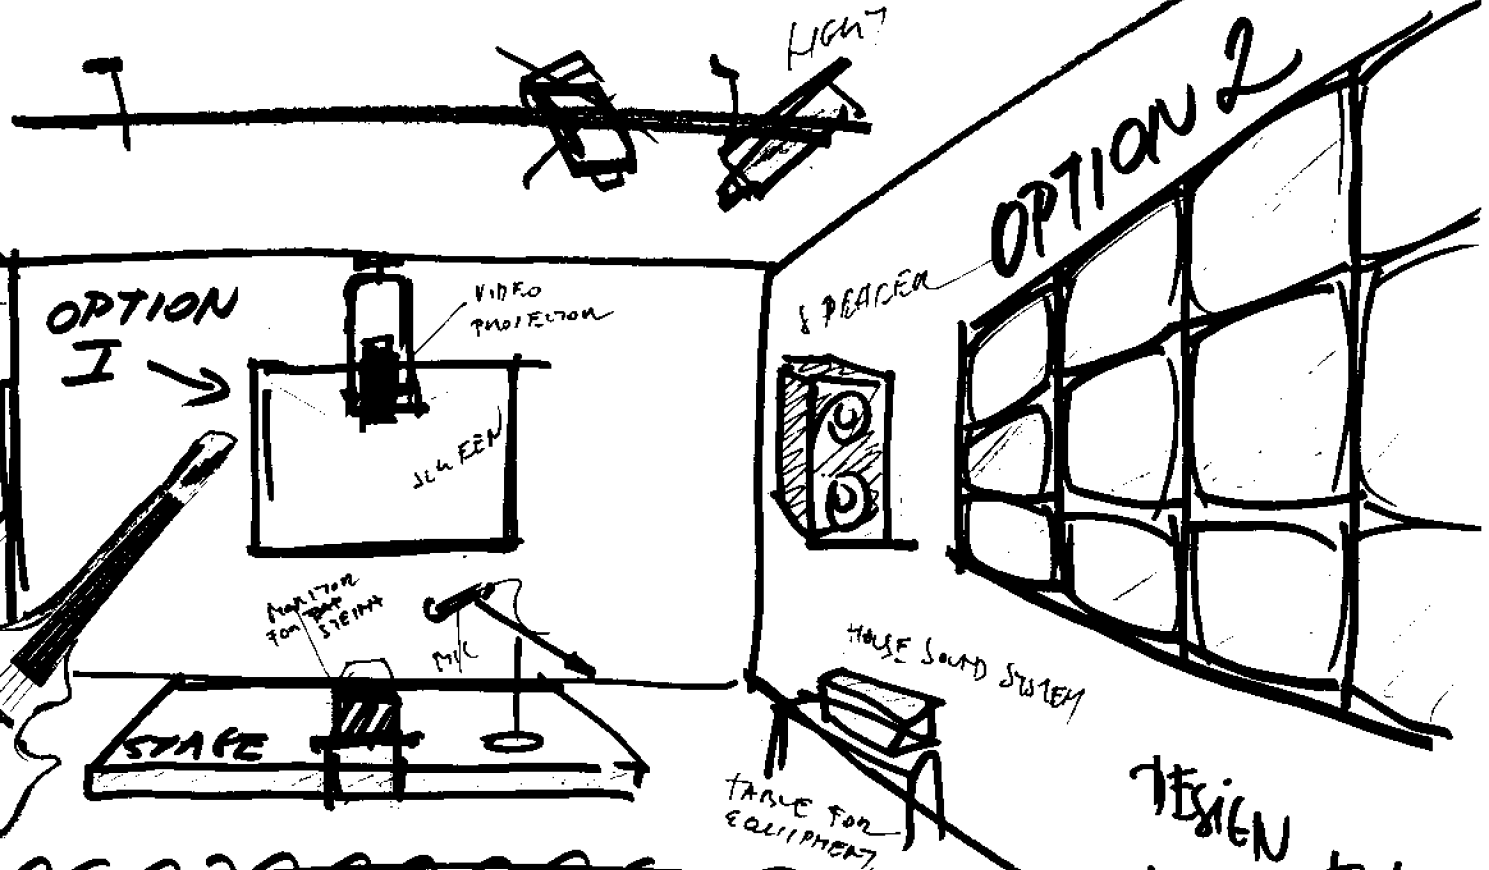

VIOLIN
POWER

LIVE PERFORMANCE
BY
STEINA

JUNE 22 1995

DESIGN FOR
KWANGJU

RECOLLECTION, SOUND/COMPUTER/VIDEO INTERACTIVE

INSTALLATION BY STEINA

DESIGN FOR KWANGJU EVENT #2

SIZE OF THE ROOM:
(5 x 8) METRES