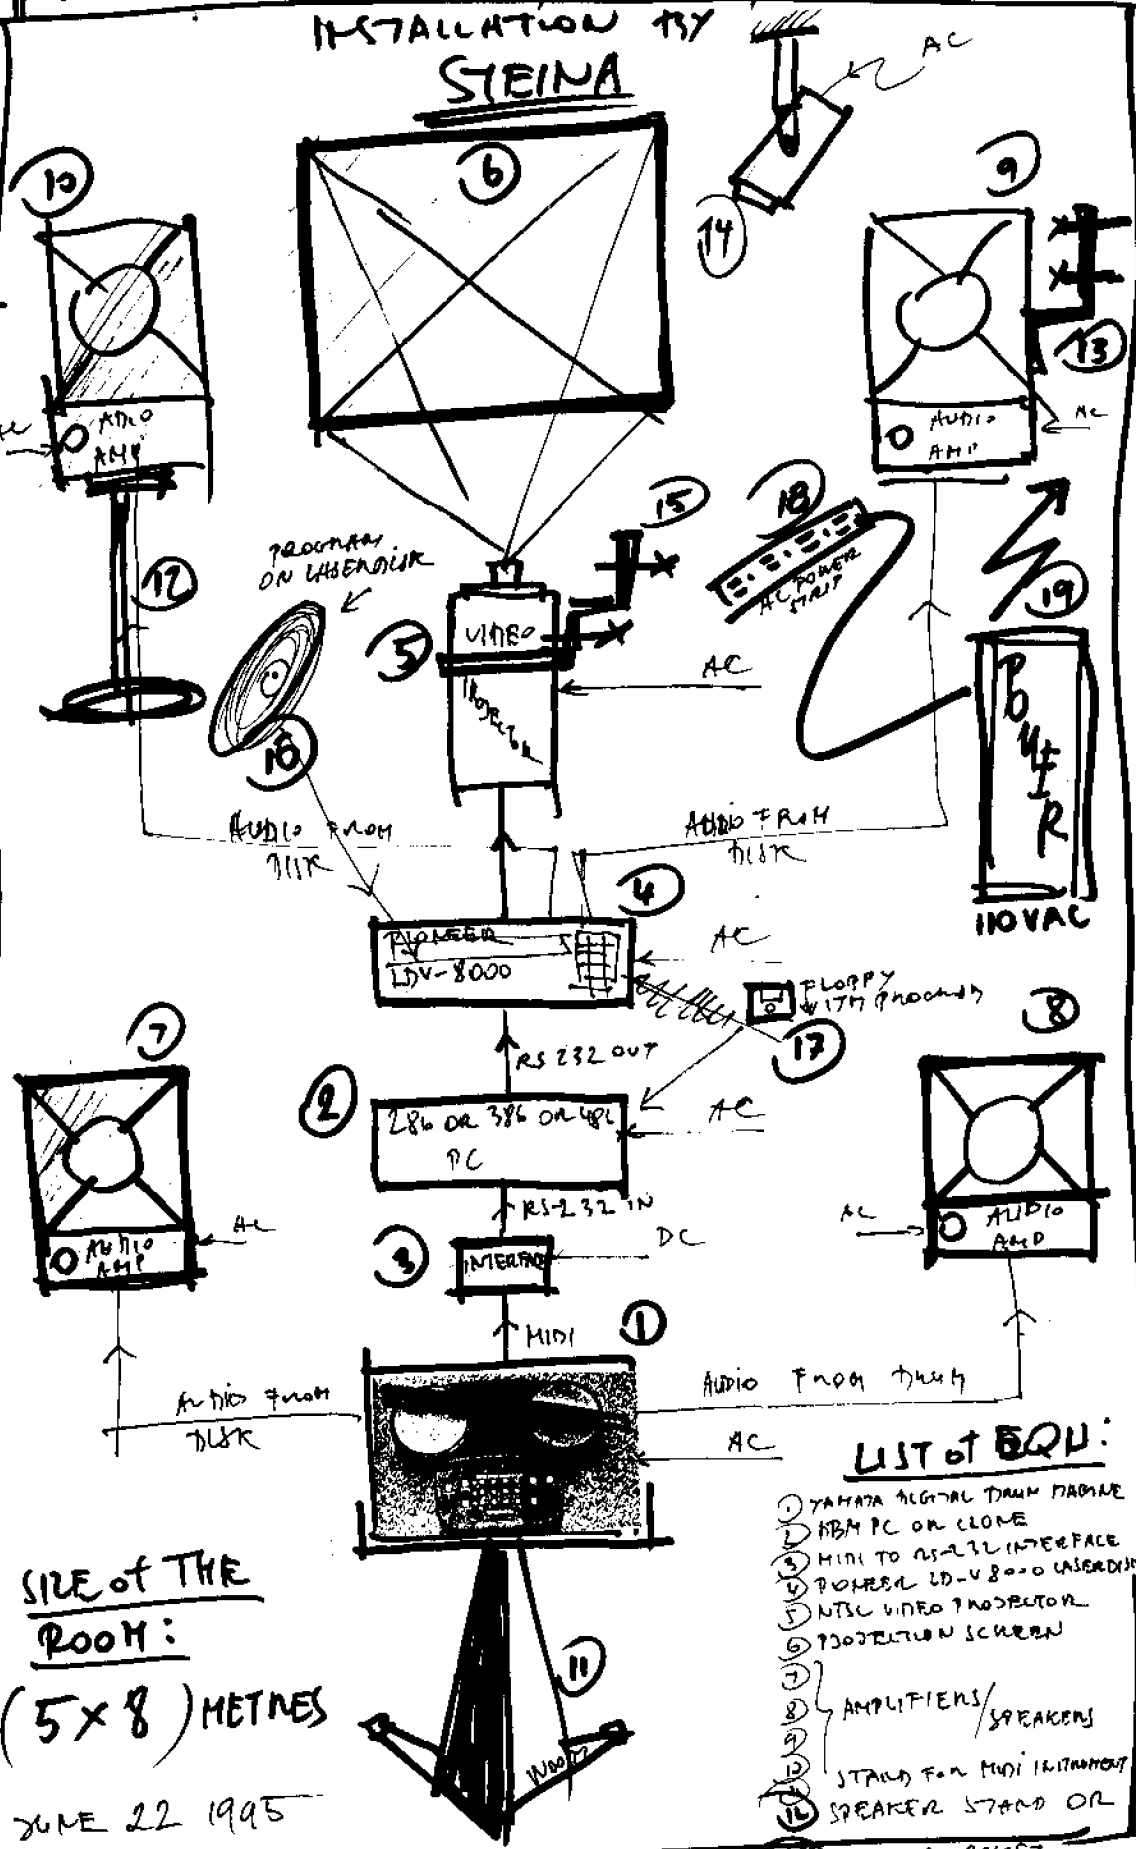

VIOLIN
POWER

LIVE PERFORMANCE
BY
STEINA

JUNE 22 1995

DESIGN FOR
KWANGJU

RECOLLECTION, SOUND/COMPUTER/VIDEO INTERACTIVE

INSTALLATION BY STEINA

DESIGN FOR KWANGJU EVENT #2

SIZE OF THE ROOM:
(5 x 8) METRES

⑱ TRANSFORMER ⑲ LASERDISK MEDIUM, ⑳ PROGRAM ON FLOPPY DISK ㉑ POWER STRIP ㉒ WALL BRACKET ㉓ VIDEO EQUIP.