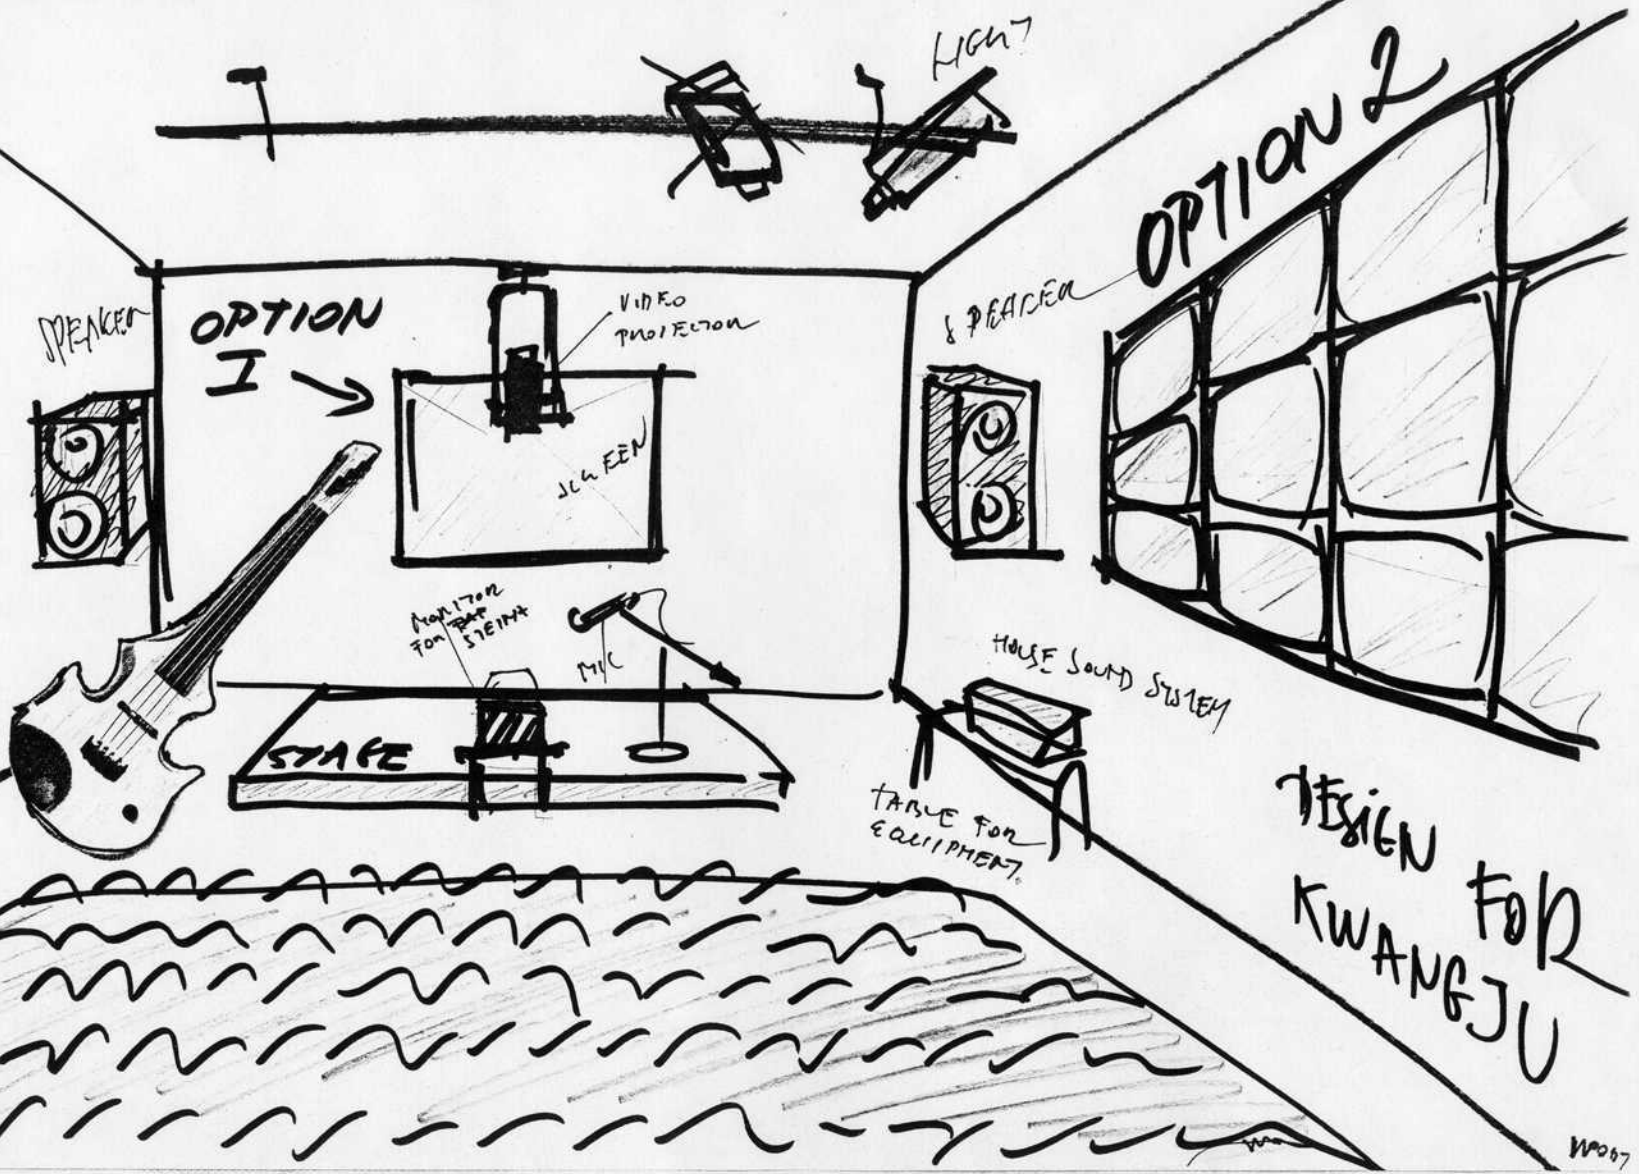

EVENT #1

DESIGN FOR KWANGJU

VIOLIN
POWER

LIVE PERFORMANCE
BY
STEINA

JUNE 22 1995

DESIGN FOR
KWANGJU